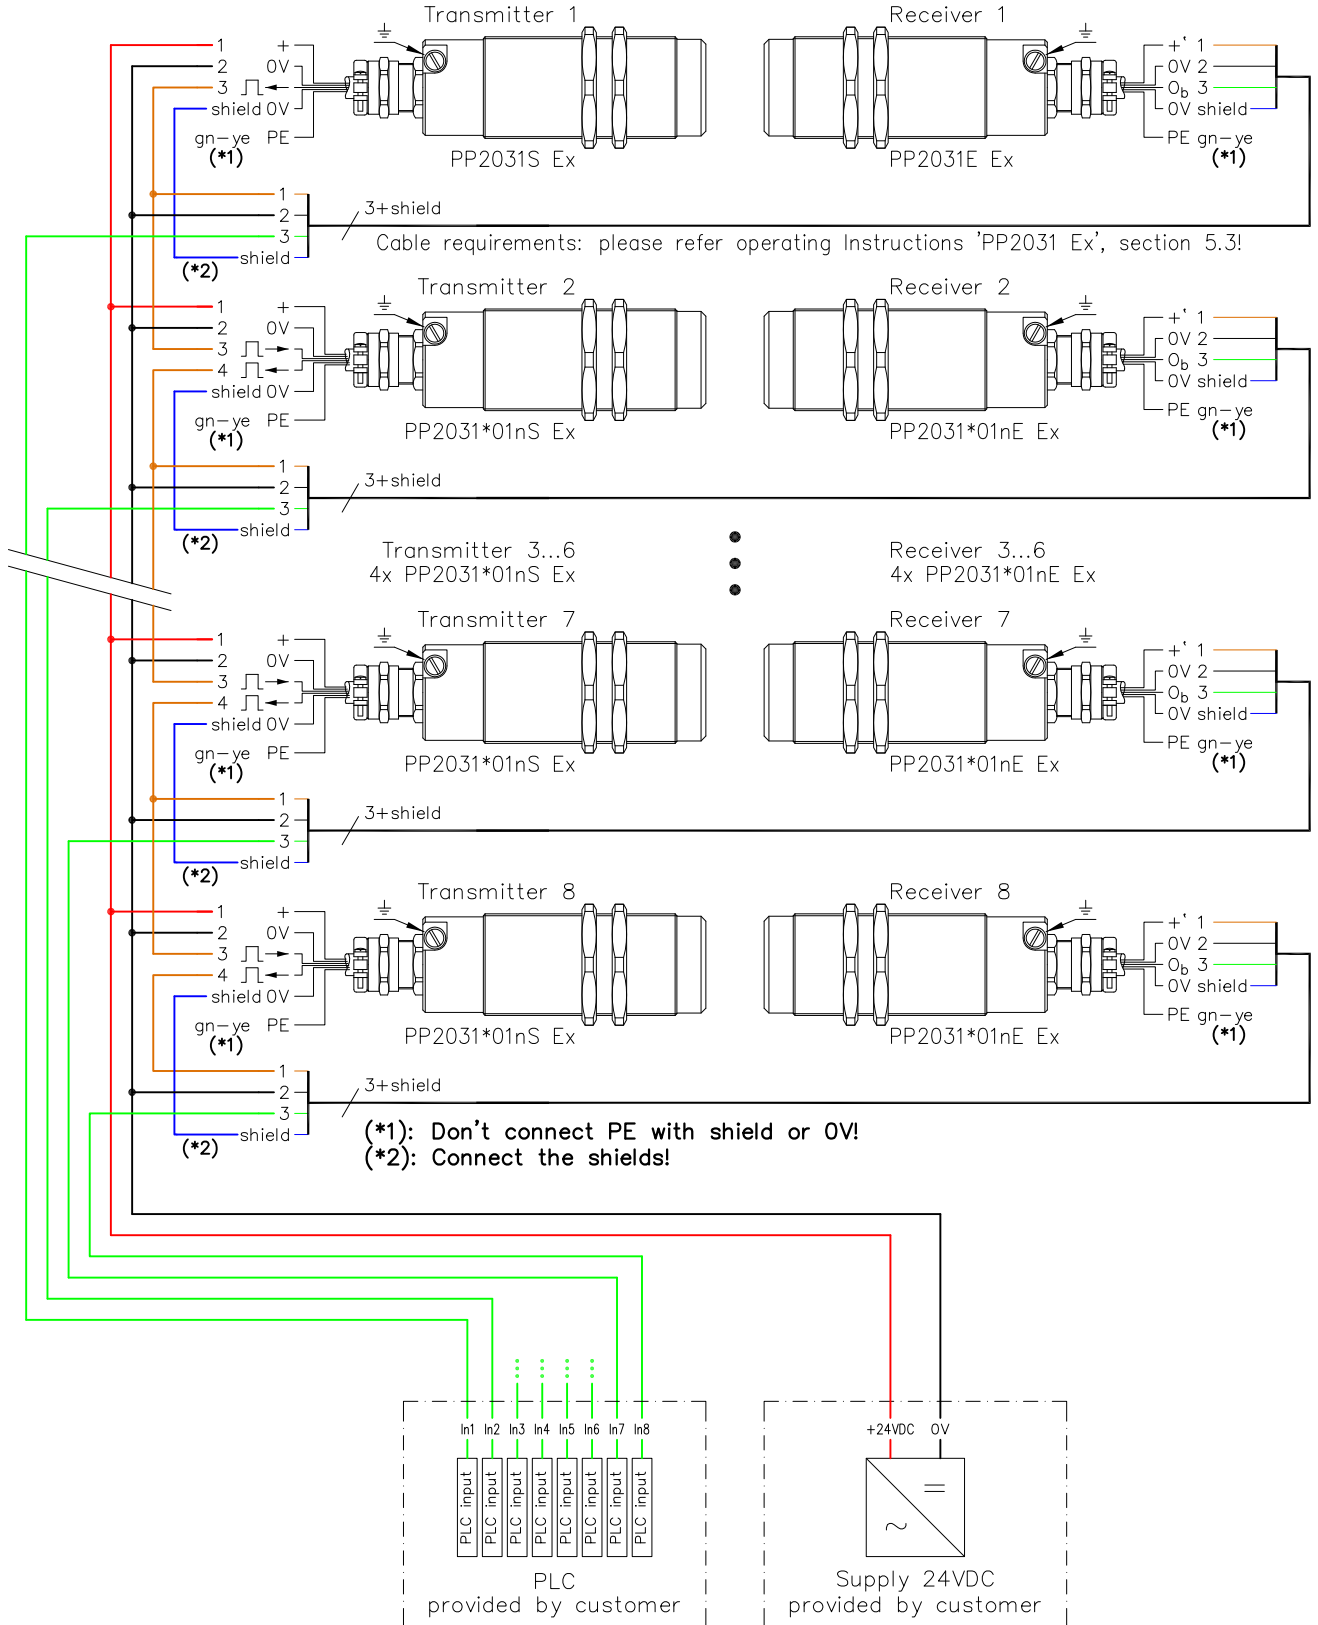

Wiring diagram for one Light Barrier Type PP2031 Ex and 7 cascadable Light Barriers Type PP2031*01n Ex

4139M01 AP_E 24.08.17 tb
 E_ 4139 23 1
 (22.05.12 tb)
 (21.02.13 tb)